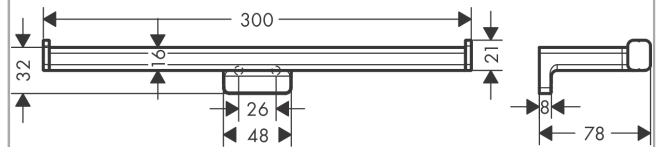

AddStoris

Toilet paper holder double

Surfaces: **Brushed Black Chrome**

Article Number: **41748340**

Description

product features

- wall-mounted
- material: metal
- with mounting material
- concealed fastening
- drilling distance: 26 mm
- diameter drill hole: 6 mm
- for 2 paper rolls

Design awards

reddot winner 2021

Product image

Scale drawing

AddStoris

Toilet paper holder double

Surfaces: **Brushed Black Chrome**

Article Number: **41748340**

Exploded Drawing

Year of production: >04/21

AddStoris
Toilet paper holder double
 Surfaces: **Brushed Black Chrome** Article Number: **41748340**

Spare part list

Year of production: >04/21

Pos.	Description	Article Number	Price	PU
1	mounting set	40915000	-	1