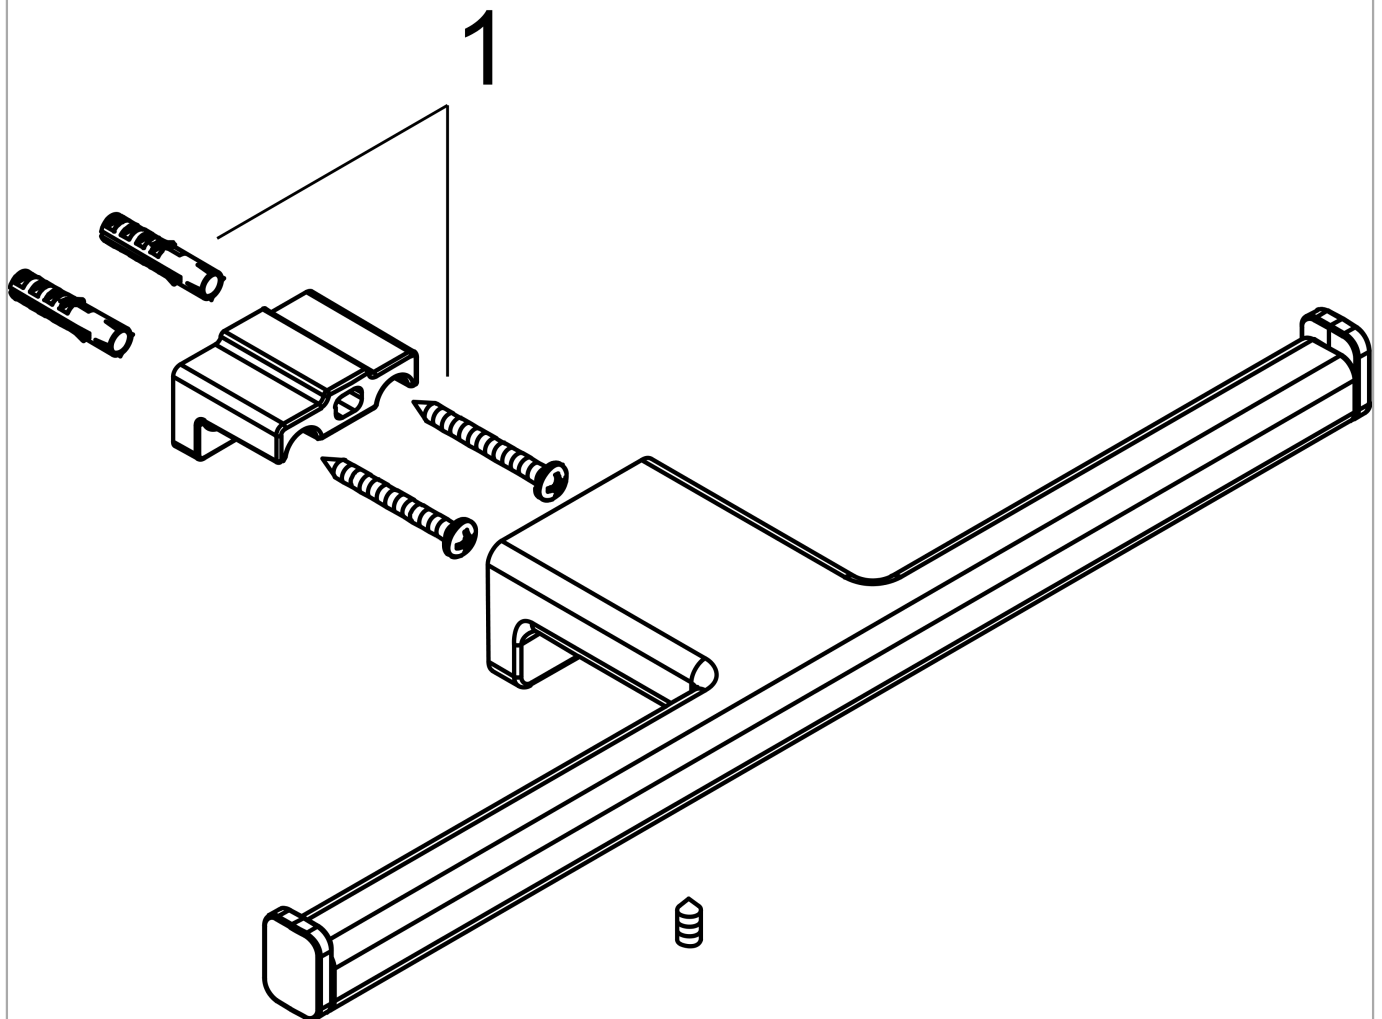

AddStoris

Toilet paper holder double

Surfaces: **Brushed Black Chrome**

Article Number: **41748340**

Description

product features

- wall-mounted
- material: metal
- with mounting material
- concealed fastening
- drilling distance: 26 mm
- diameter drill hole: 6 mm
- for 2 paper rolls

Design awards

reddot winner 2021

Product image

Scale drawing

AddStoris

Toilet paper holder double

Surfaces: **Brushed Black Chrome**

Article Number: **41748340**

Exploded Drawing

Year of production: >04/21

AddStoris
Toilet paper holder double
 Surfaces: **Brushed Black Chrome** Article Number: **41748340**

Spare part list

Year of production: >04/21

Pos.	Description	Article Number	Price	PU
1	mounting set	40915000	-	1